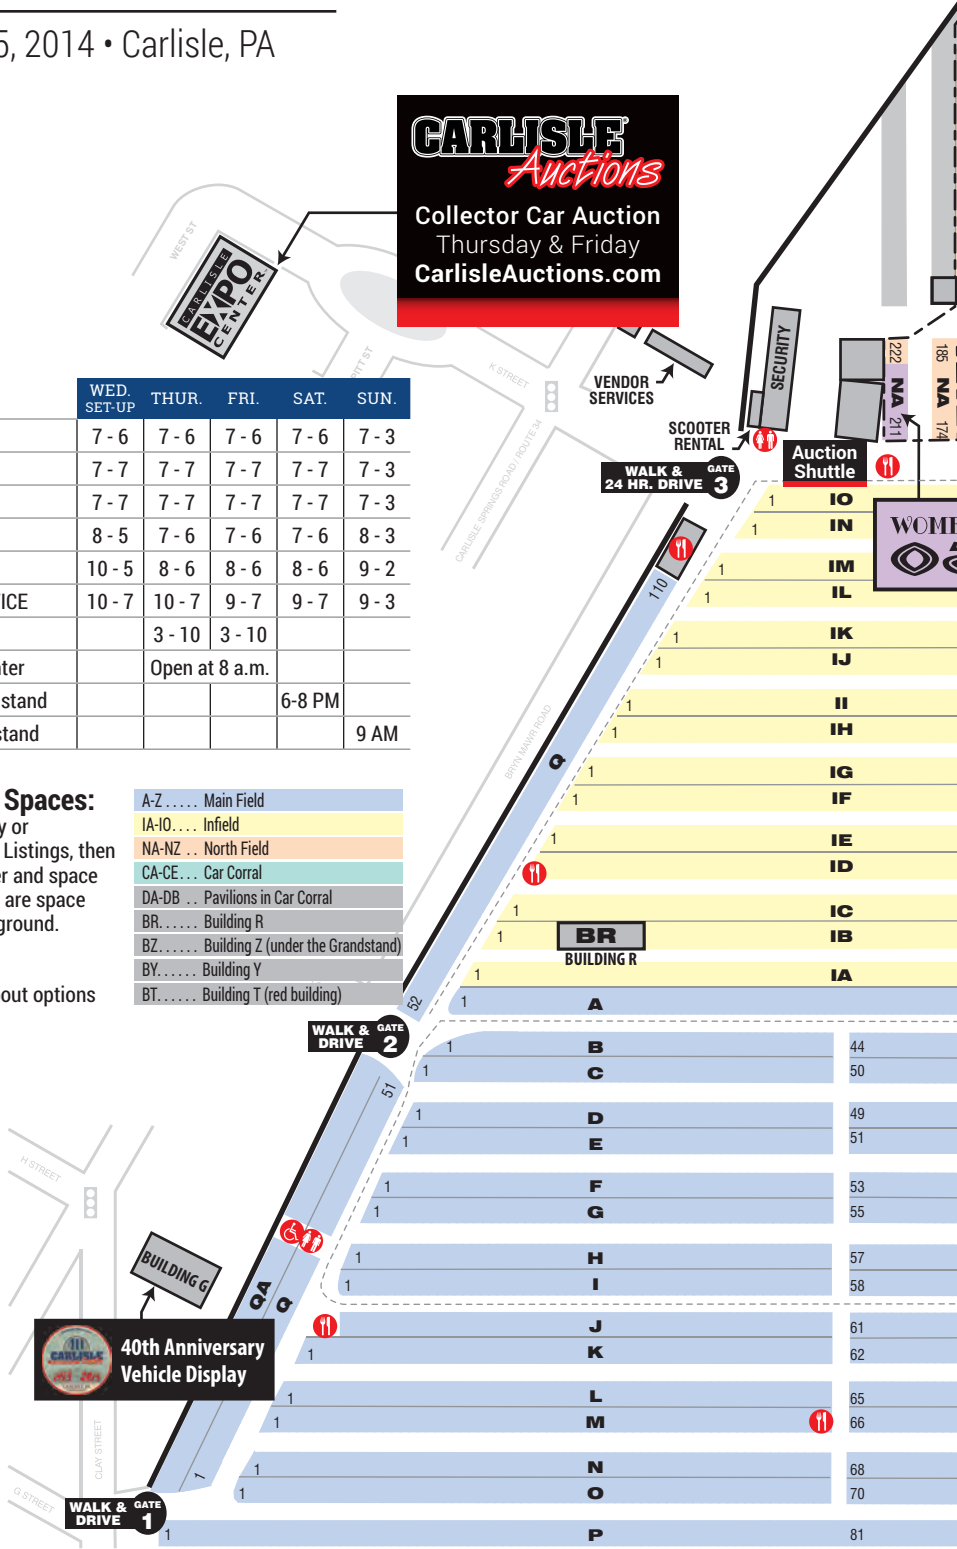

Fall CARLISLE®

COLLECTOR CAR SWAP MEET, CORRAL & AUCTION

74

CELEBRATING

40

YEARS

14

October 1-5, 2014 • Carlisle, PA

CARLISLE Auctions
Collector Car Auction
Thursday & Friday
CarlisleAuctions.com

HOURS

	WED. SET-UP	THUR.	FRI.	SAT.	SUN.
GATES OPEN	7-6	7-6	7-6	7-6	7-3
BUILDINGS R, T, Y & Z OPEN	7-7	7-7	7-7	7-7	7-3
VENDOR SERVICES OFFICE	7-7	7-7	7-7	7-7	7-3
GUEST SERVICES	8-5	7-6	7-6	7-6	8-3
ORRSTOWN BANK	10-5	8-6	8-6	8-6	9-2
NOTARY / CAR CORRAL OFFICE	10-7	10-7	9-7	9-7	9-3
AUCTION / Expo Center		3-10	3-10		
AUCTION OFFICE / Expo Center		Open at 8 a.m.			
40TH ANNIV. PARTY / Grandstand				6-8 PM	
WORSHIP SERVICE / Grandstand					9 AM

How To Find Vendor Spaces:

Look up vendors by category or alphabetically in the Vendor Listings, then find the row or building letter and space numbers on this map. There are space markers every 10 ft. on the ground.

A-Z	Main Field
IA-IO	Infield
NA-NZ	North Field
CA-CE	Car Corral
DA-DB	Pavilions in Car Corral
BR	Building R
BZ	Building Z (under the Grandstand)
BY	Building Y
BT	Building T (red building)

Parts Hauling:

Inquire at Guest Services about options to have your parts hauled.

- THE CARLISLE STORE
  Event Shirts & Souvenirs
- GUEST SERVICES
  Hand Cart Rental
  Courtesy Phone
- ATM & ORRSTOWN BANK
- FIRST AID
- RESTROOMS
- WHEELCHAIR ACCESSIBLE
- FOOD
- SHOWERS
- WATER
- --- TRAM ROUTE

CARLISLE EVENTS
1000 BRYN MAWR RD.
CARLISLE, PA 17013
717-243-7855
CARLISLEEVENTS.COM